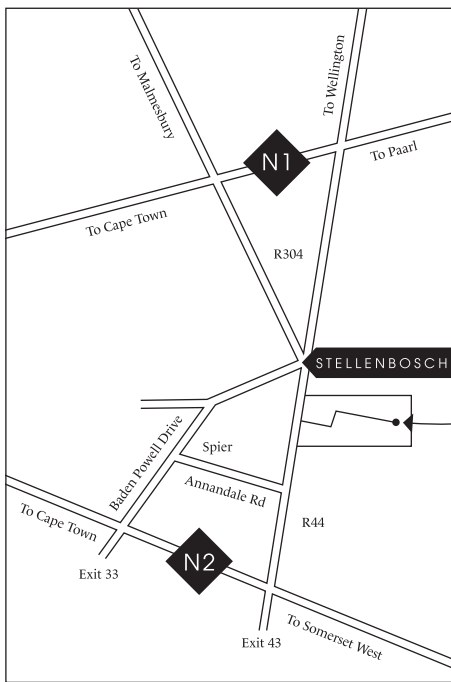

DIRECTIONS FROM GATE

At the electric gate press the intercom
on the right-hand side.

Keep straight on the private road until
you reach the cul de sac where the
entrance to the Dylan Lewis Sculpture
Garden is situated.

GPS

Latitude: -33.971228
Longitude: 18.87224

DYLAN LEWIS STUDIO & SCULPTURE GARDEN